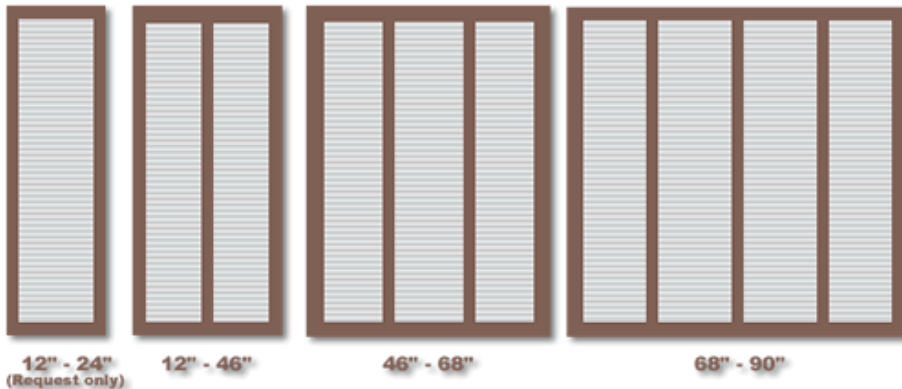

- Styles:** Open Louver style: louver angle 45 degrees.
Closed Louver style: louver angle 17 degrees.
- Sizes:** Custom Sized for your window to the 1/4 inch.
Max Width: 120"
Max Length: 108"
- Material:** We use Select Grade wood: Southern Yellow Pine, California Redwood, Bald Cypress, and Western Red Cedar.
- Options:** Unfinished: Sanded & ready to paint
Primed: Benjamin Moore Oil Based Primer
Stain-grade: Hand selected best pieces of wood in lot. Stain-grade putty used if needed.

Free shipping on shutters with sizes less than 76". Other custom styles available, email us with your special needs.

Determine the width of your shutter. This should be the width of your window plus allowance for arms to prop the shutters open. Measure the top, middle, and bottom widths. Use the largest width as your shutter width. If it is mounted within a recessed opening, it should not be wider than what will fit within the opening.

For widths larger than 90" a mullion will be added every 22". Contact us if you need different mullion requirements. We offer some work-arounds.

Classic Bahama Shutter Specifications

Select Grade	Pine	Cedar	Cypress	Redwood
Common Name	Southern Yellow Pine	Western Red Cedar	Bald Cypress	California Redwood
Species	<i>Pinus plastris</i>	<i>Thuja plicata</i>	<i>Taxodium distichum</i>	<i>Sequoia sempervirens</i>
Shutter	1" Thick	1.5" Thick	1.5" Thick	1.5" Thick
Stile & Mullions	2.125" Wide	2.125" Wide	2.125" Wide	2.125" Wide
Top Rail	3.5" Wide	3" Wide	3" Wide	3" Wide
Bottom Rail	Varies: 3.5" to 5.25"	Varies: 3" to 4.5"	Varies: 3" to 5"	Varies: 3" to 4.5"
Louvers	.25" Thick x 1.75" Wide	.25" Thick x 1.5" Wide	.325" Thick x 1.875" Wide	.25" Thick x 1.5" Wide
Louver Angle	17 degrees (Closed)	45 degrees (Open)	45 degrees (Open)	45 degrees (Open)