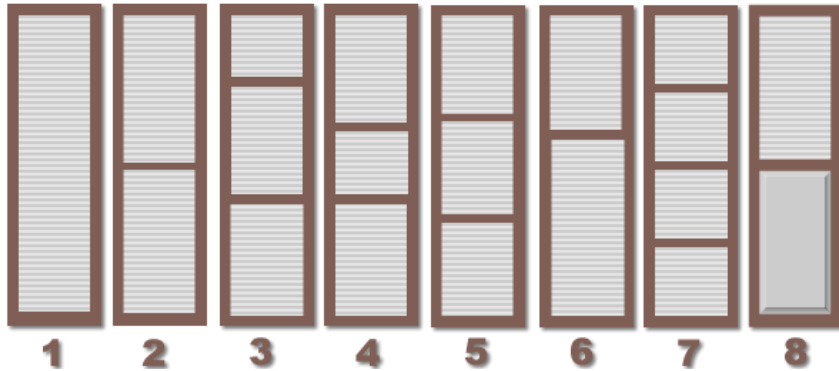

- Styles:** Eight configurations of center rails and placements.
- Sizes:** Custom Sized for your window to the 1/4 inch.
 Max Width: 23-1/4" without louver support.
 Max Width: 36" with tilt rod or 1/2" vertical support on back
 Max Length: 108"
- Material:** Select Grade Lumber: African Mahogany, California Redwood, Western Red Cedar, and Southern Yellow Pine.
 Composite: Extira - faux louvers routed out of solid material.
- Finish:** Unfinished: Sanded & ready to paint
 Primed: PPG® Sealgrip Acrylic Universal Primer
 Painted: PPG® BREAK-THROUGH!® 250 Interior/Exterior Water-Borne Acrylic, Satin
 Stain-grade: Hand selected best pieces of wood in lot. Stain-grade putty used if needed.
- Options:** Faux Tilt Rod, Arched Top (specify springline), Louver over Raised Panel (Extira composite inner panel)
- Shipping:** Free for shutter sizes less than 76".
- Custom:** Rabbet/Ship-lap, Beading, Stile & Rail sizes, Center Rail Placement, 1/4" Louver Overlap, Horns.
 Email us your special requirements.

- Styles**
1. Atlanta 100
 2. Charleston 50/50
 3. Nashville 20/40/40
 4. Wilmington 40/20/40
 5. Chattanooga 33/33/33
 6. Augusta 40/60
 7. Columbia 25/25/25/25
 8. Monticello Louver over Panel

Plantation Louvered Shutter Specifications