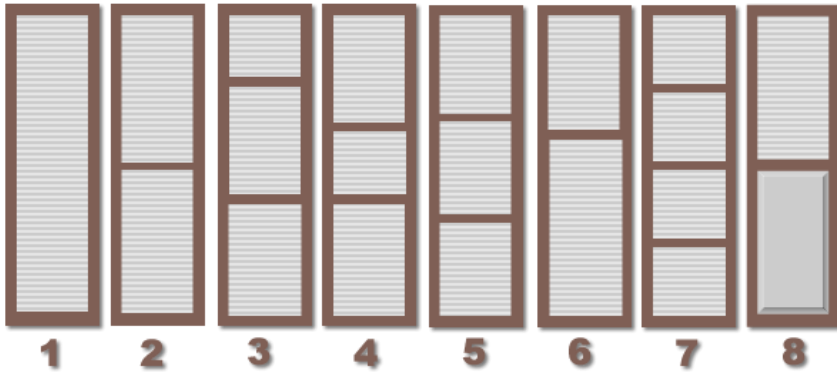

- Styles:** Eight standard styles determine center rail placement.
- Sizes:** Custom Sized for your window to the 1/4 inch.
 Max Width: 24-3/8" without louver support.
 Max Width: 48" with tilt rod or metal vertical strap on back
 Max Length: 108"
- Material:** We use Select Grade wood: Southern Yellow Pine, California Redwood, Bald Cypress, and Western Red Cedar.
- Options:** Unfinished: Sanded, some putty if needed, & ready to paint.
 Primed: Benjamin Moore Oil Based Primer
 Stain-grade: Hand selected best pieces of wood in lot.
 Stain-grade putty used if needed.
 Faux Tilt Rod (can specify only bottom section)
 Arched Top (please specify where to start the arch)
- Customizations:** Rabbet, Ship-lap, Beading, Stile or Rail size changes.
 Other custom styles available, email us any special needs.
- Shipping:** Free for shutters < 76". Oversize shipping is \$75/order.

Styles

1. Atlanta 100
2. Charleston 50/50
3. Nashville 20/40/40
4. Wilmington 40/20/40
5. Chattanooga 33/33/33
6. Augusta 40/60
7. Columbia 25/25/25/25
8. Monticello Louver over Panel

Plantation Louvered Shutter Specifications