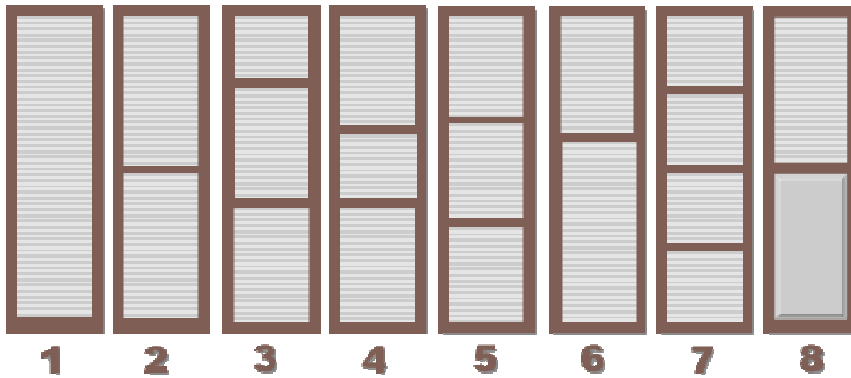

## Plantation Exterior Louvered Shutters

**Styles:** Available in 8 standard Styles

**Sizes:** Custom Sized for your window

Max Width: 48 inches

Max Length: 108 inches

**Material:** Southern Yellow Pine, California Redwood, and Western Red Cedar

**Options:** Faux Tilt Rod (decorative-only), Pre-Primed, Stain-grade

Free shipping on standard-sized shutters (Length less than 80"). Other custom styles available, email us with your special needs.

### Styles

1. Atlanta
2. Charleston
3. Nashville
4. Wilmington
5. Chattanooga
6. Augusta
7. Columbia
8. Monticello

Louvered Shutter Specifications

	Pine	Cedar	Redwood
Common Name	Southern Yellow Pine	Western Red Cedar	California Redwood
Species	<i>Pinus palustris</i>	<i>Thuja plicata</i>	<i>Sequoia sempervirens</i>
Stile Dimensions	1" Thick x 2.125" Wide	1.5" Thick x 2.125" Wide	1.625" Thick x 2.125" Wide
Top Rail	1" Thick x 3" Wide	1.5" Thick x 3" Wide	1.625" Thick x 3" Thick
Center Rail(s)	1" Thick x 3" Wide	1.5" Thick x 3" Wide	1.625" Thick x 3" Thick
Bottom Rail	1" Thick x Varies	1.5" Thick x Varies	1.625" Thick x Varies
Louvers	.25" Thick x 1.5" Wide	.25" Thick x 1.5" Wide	.25" Thick x 1.5" Wide