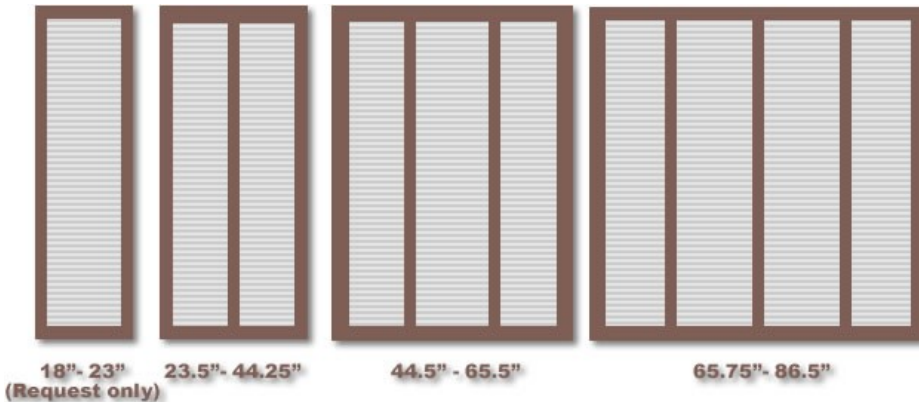

Determine the width of your shutter. This should be the width of your window plus allowance for arms to prop the shutters open. Measure the top, middle, and bottom widths. Use the largest width as your shutter width. If it is mounted within a recessed opening, it should not be wider than what will fit within the opening.

For widths larger than 86.75" a mullion will be added every 21". Contact us if you need different mullion requirements. We offer some work-arounds.

Classic Bahama Shutter Specifications

Select Grade Lumber	Pine	Redwood	Cedar	Mahogany
Common Name	Southern Yellow Pine	California Redwood	Western Red Cedar	African Mahogany
Species	<i>Pinus plastris</i>	<i>Sequoia sempervirens</i>	<i>Thuja plicata</i>	<i>Khaya senegalensis</i>
Shutter	1" thick	1.5" thick	1.5" thick	1.5" thick
Stile & Mullions	2.125" wide	2.125" wide	2.125" wide	2.125" wide
Top Rails	3.5" wide	3" wide	3" wide	3" wide
Bottom Rails	Varies: 3.5" - 5" wide	Varies: 3" - 4.5" wide	Varies: 3" - 4.5" wide 3" - 4.75" wide	Varies: 3" - 4.5" wide 3" - 4.75" wide
Louvers (full reveal)	1.75" wide x .25" thick	1.5" wide x .25" thick	1.5" wide x .25" thick 1.875" wide x .375"	1.5" wide x .25" thick 1.875" wide x .375"
Closed Louver Angle	17 degrees	17 degrees	17 degrees	17 degrees
Open Louver Angle	not available	45 degrees	45 degrees 30 degrees	45 degrees 30 degrees

www.SunbeltShutters.com

www.SunbeltShutters.com/Order_Bahama_Shutters.asp