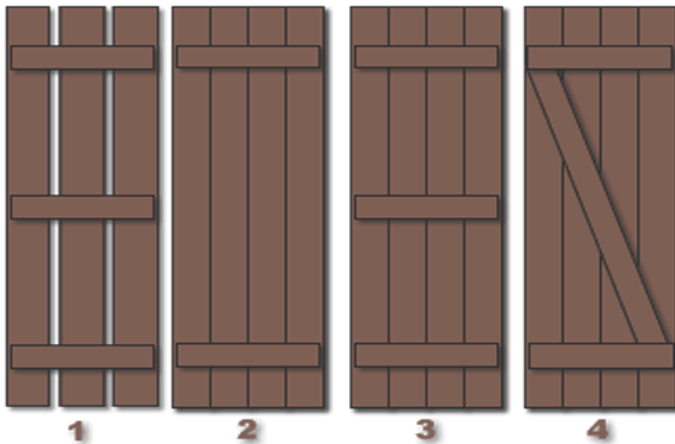

- Styles:** Open: 1/4" gap between boards; requires 3rd batten or Z-Bar. Closed
- Boards:** Specify number of boards. 2" minimum, 6" maximum widths. 1/4" beveled side edges.
- Battens:** 2, 3 or Z-Bar. X-Bar available for Extira. 1/4" beveled edges. Placed 7" from top or below arch springline, & 7" from bottom. 5" for shutters < 35". Battens extend to 3/8" from sides.
- Sizes:** Custom Sized for your window to the 1/8 inch.
Max Width: 48"
Max Length: 108"
- Material:** Select Grade lumber: African Mahogany, California Redwood, Western Red Cedar, and Southern Yellow Pine.
Common Grade lumber: Rough Sawn Western Red Cedar
Composite: Extira. Composite is limited to the Closed style. It is a solid sheet with V-grooves routed out to appear as vertical boards. Battens are attached to the top.
- Finish:** Unfinished: Sanded (not rough cedar) & ready to paint.
Primed: PPG® Sealgrip Acrylic Universal Primer (free for B&B)
Painted: PPG® BREAK-THROUGH!® 250 Interior/Exterior Water-Borne Acrylic, Satin
Stain-grade: Hand selected best pieces of wood in lot (N/A for rough-sawn cedar). Stain-grade putty used if needed.
- Shipping:** Free for shutter sizes less than 76".
- Custom:** Cutouts, Arched Top (specify arch springline), batten size or placement. Email us with your special requirements.

- Styles:**
1. Open with 3rd Batten (required)
1/4" (default) or 1/2" gap
 2. Closed with 2 Battens
 3. Closed with Center Batten
Recommended for shutters >51"
 4. Open or Closed with "Z" Bar

Board & Batten Shutter Specifications