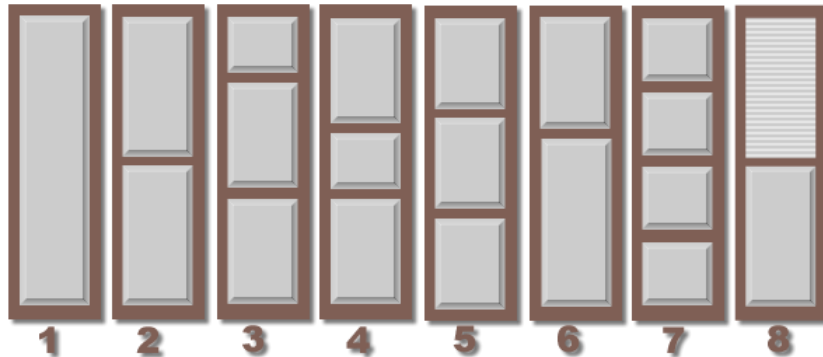

### Colonial Raised Panel Shutters

- Styles:** Eight configurations of center rails and placements.
- Sizes:** Custom Sized for your window to the 1/4 inch.  
Max Width: 48"  
Max Length: 108"
- Material:** Select Grade Lumber: African Mahogany, California Redwood, Western Red Cedar, and Southern Yellow Pine.  
Extira inner panels recommended if painting shutters.  
Finger-jointed wooden inner panels for staining.  
Composite: Extira
- Finish:** Unfinished: Sanded & ready to paint  
Primed: PPG® Sealgrip Acrylic Universal Primer  
Painted: PPG® BREAK-THROUGH!® 250 Interior/Exterior Water-Borne Acrylic, Satin  
Stain-grade: Hand selected best pieces of wood in lot.  
Stain-grade putty used if needed.
- Options:** Arched Top (specify springline), Raised panels on front & back, Cutouts
- Shipping:** Free for shutter sizes less than 76".
- Custom:** Rabbet/Ship-lap, Beading, Stile & Rail sizes, Horns, Center Rail Placement, Flat Shaker Panel, Framed Board & Batten  
Email us your special requirements.